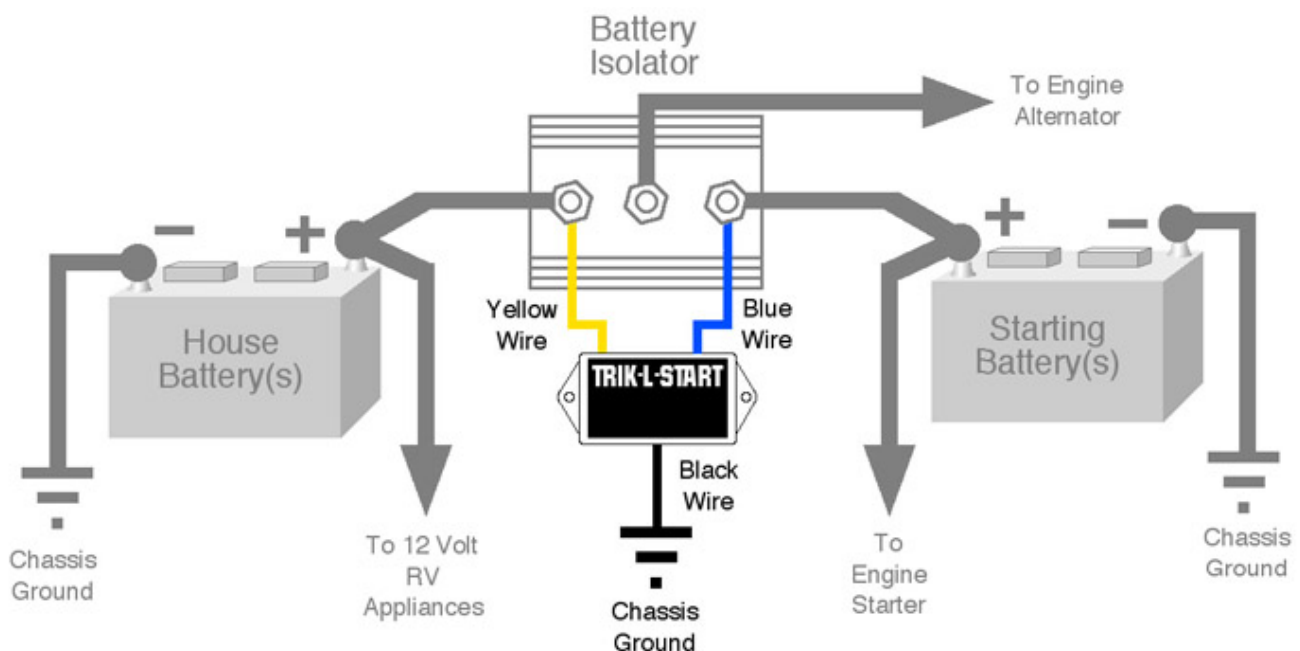

install battery isolator relay

install battery isolator relay [Mac Mini A1176 User Manual](#)

In this video we talk about the two types of please like this video Facebook http Twitter httpstwitter.. Relay • Battery Isolator and Relay • 200 Amp • Prevents Primary Battery Discharge • Maximizes the Current Transfer • Extends Battery Life This specifies whether the isolator is a switch/relay type isolator, or a diode isolator.. comghostlyrich was wiring in the battery isolator relay Dual Battery Systems and Alternator charging, VSR battery isolators, what you need, and how to do it right the first timeHellroaring Battery IsolatorCombiner BIC 7.. Hellroaring Technologies, inc Polson, Montana USAOur Details on converting a Toyota Tacoma into a camping Vehicle. [IpiLb Driver For Mac](#)

[Free Baofeng Programming Software 888S](#)

[Vocal Remover Serial Key And Email](#)