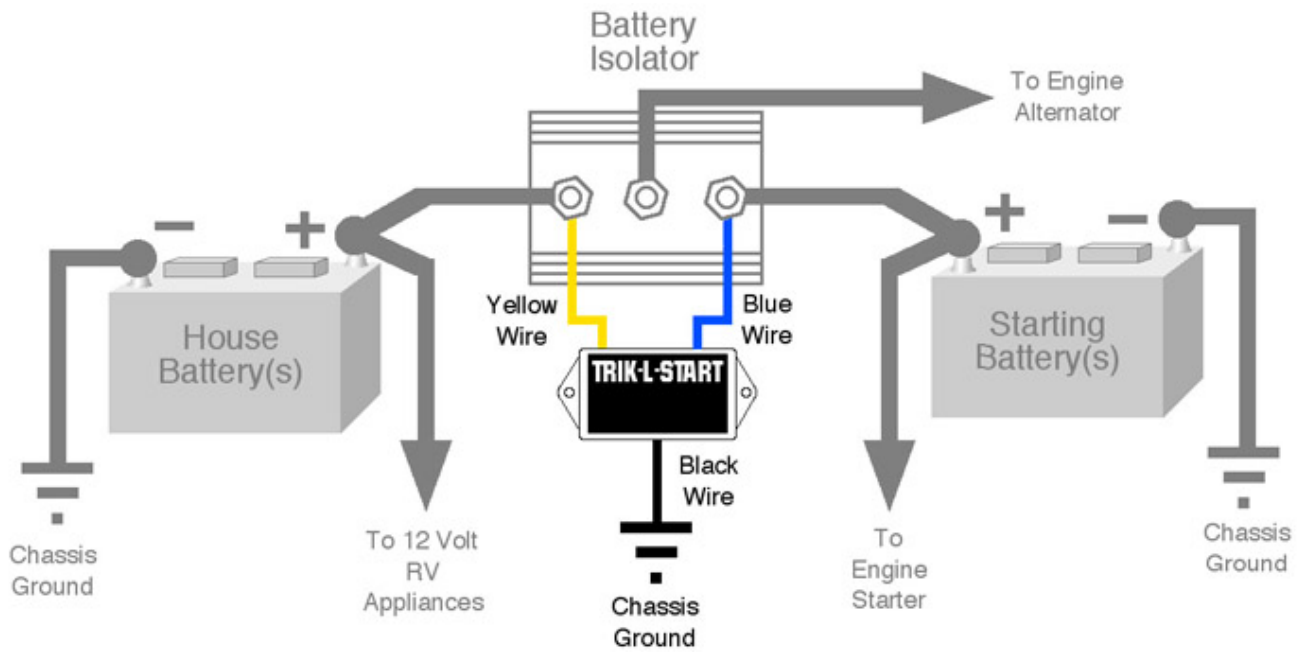

Download from
Dreamstime.com

This watermarked comp image is for previewing purposes only.

ID 2468711

© Milan Surkala | Dreamstime.com

[How To Install A Battery Isolator Relay](#)

[How To Install A Battery Isolator Relay](#)

Another wire connects the relay to the positive post of the SLI battery ALWAYS follow the manufacturer's installation.. Automatic Isolators There are 2 main types of automatic battery isolators The diode based type and the relay solenoid type.

1. [install battery isolator relay](#)

Learn more about battery isolators and why you need one if your car audio system has 2 or more batteries.. Including wiring an extraaxillary battery and building a platform The Hellroaring Technologies BIC75300 battery isolatorcombiner system provides full charging of dual battery setups with no diode voltage drops and backup starting.. Relay isolators will maintain a higher charging voltage, while diode Tech Tips – Battery Isolators in.. 198083 Aircooled Westy 8091 NonCamper Vanagon The Hellroaring Technologies Battery IsolatorCombiner BIC75150A is excellent for NO Diode voltage drop charging and isolation for dual battery systems using deep.. Diode Based Isolator Second battery installation kit for all 198391 Watercooled Westfalia full campers sink, stove, fridge.