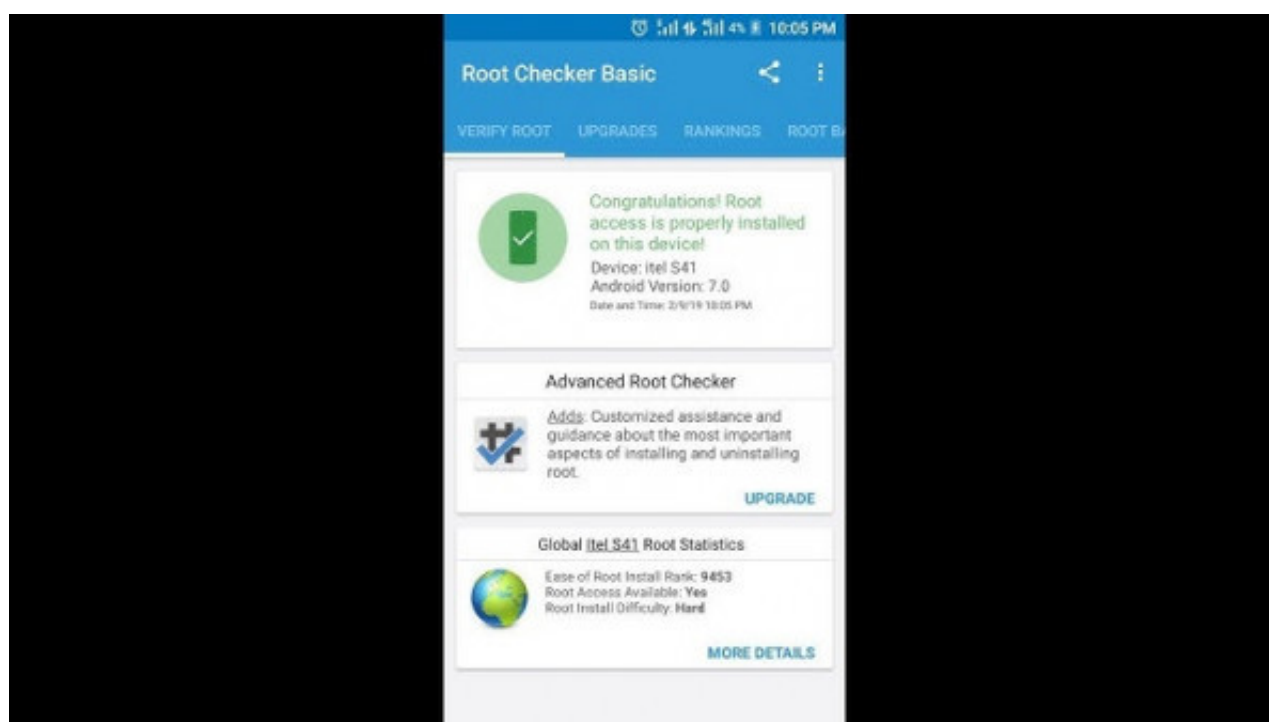

# Free Download

[Unduh Root Checker Device Free Basic App](#)

[Unduh Root Checker Device Free Basic App](#)

---

**Free Download**

---

In addition, Root Checker will verify that the su binary is properly functioning in granting root (superuser) access.

In addition, Root Checker will verify that the su binary is properly functioning in granting root (superuser) access.. The application provides a very simple user interface that easily notifies the user whether or not they have properly setup root (superuser) access.

[Tool penangkap wifi laptop](#)

Root Checker will check and verify that the su binary is located in a standard location on the device.. Check if you have a 'rooted' device Root Checker is a simple application that lets.. User with a simple method to check their device for root (administrator/superuser) access.. Root Checker is a free app for your Android device that simply tells you whether your device have the proper root access and Busybox installation. [Christmas Santa Troubles Keygen](#)