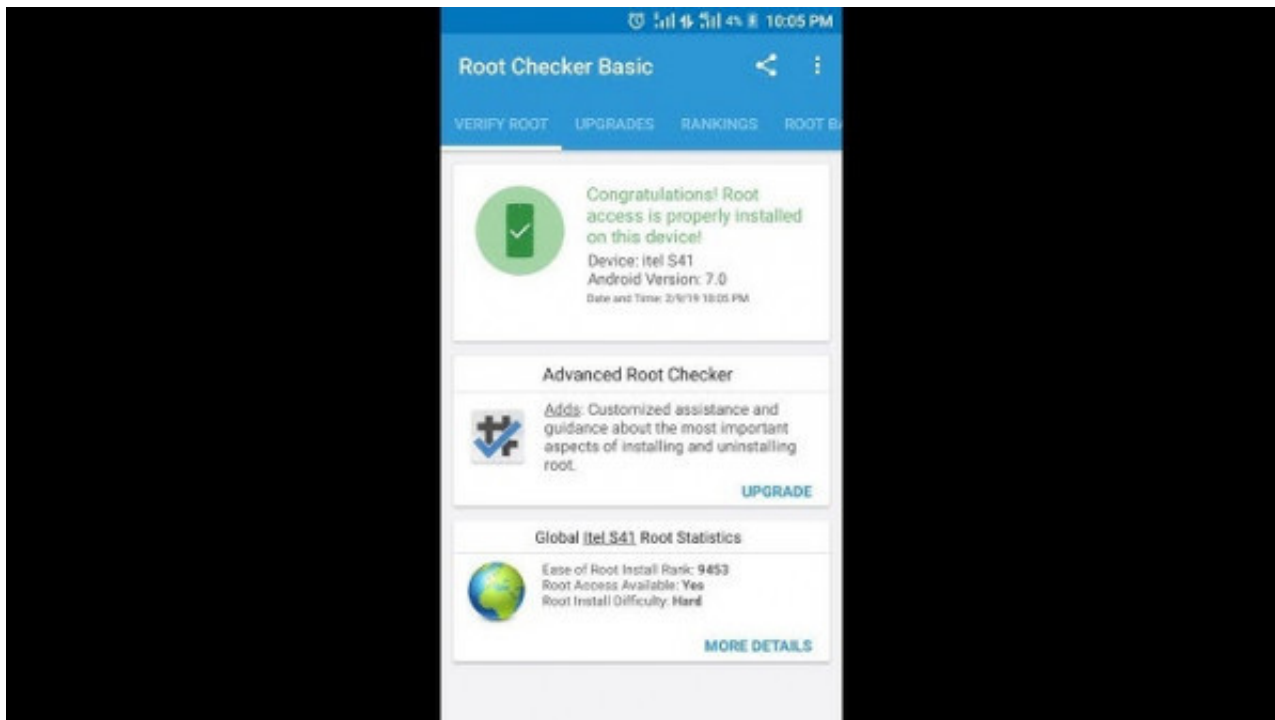

# Free Download

[Unduh Root Checker Device Free Basic App](#)

[Unduh Root Checker Device Free Basic App](#)

---

**Free Download**

---

In addition, Root Checker will verify that the su binary is properly functioning in granting root (superuser) access.

In addition, Root Checker will verify that the su binary is properly functioning in granting root (superuser) access.. The application provides a very simple user interface that easily notifies the user whether or not they have properly setup root (superuser) access.

[Tool penangkap wifi laptop](#)

Root Checker will check and verify that the su binary is located in a standard location on the device.. Check if you have a 'rooted' device Root Checker is a simple application that lets.. User with a simple method to check their device for root (administrator/superuser) access.. Root Checker is a free app for your Android device that simply tells you whether your device have the proper root access and Busybox installation. [Christmas Santa Troubles Keygen](#)